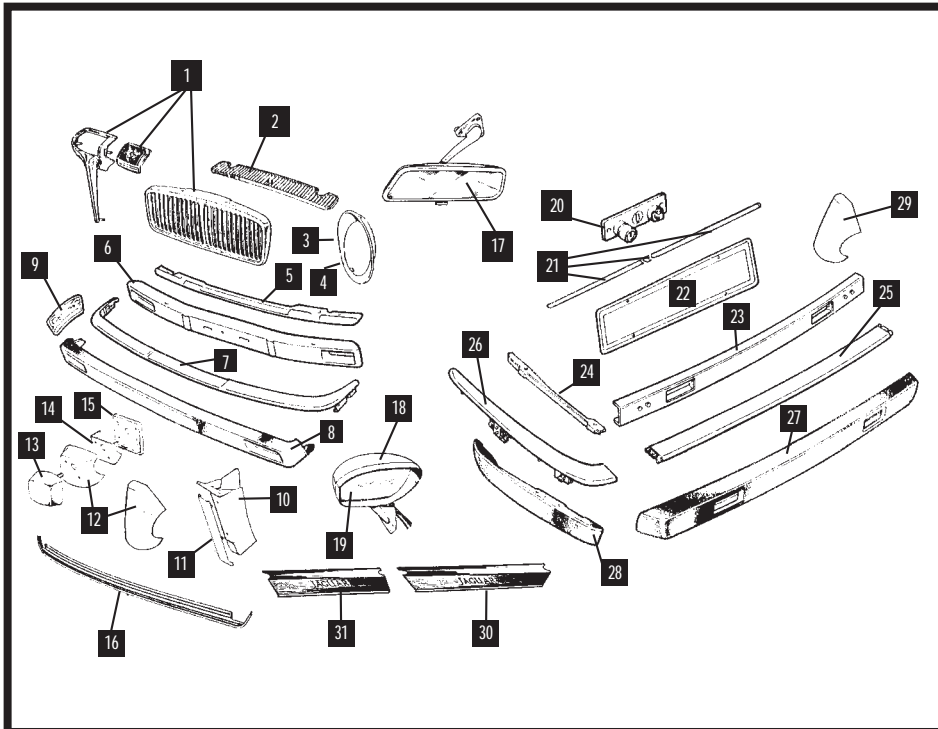

BODY FITTINGS XJ MODELS

RADIATOR GRILLE ASSEMBLY Item 1

MODEL	PART No	QTY PER VEHICLE
S1 XJ6 JAGUAR	BD31382 (Grille)	1
	BD31384 (Badge Holder)	1
	BD32160 (Badge)	1
S1 XJ12 JAGUAR	BD38895 (Grille)	1
	BD38898 (Badge Holder)	1
	BD38899 (Badge)	1
S2 XJ6 JAGUAR	BD42173 (Grille)	1
	BD42370 (Badge Holder)	1
	BD42436 (Badge)	1
S2 XJ12 JAGUAR	BD42173 (Grille)	1
	BD42371 (Badge Holder)	1
	BD42436 (Badge)	1
S3 XJ6/XJ12 JAGUAR	BAC1573 (Grille)	1
	BAC1063 (Badge Holder)	1
	BD42436 (Badge)	1
S1 XJ6 DAIMLER	BD36625 (Grille)	1
	BD36626 RH (Vane)	1
	BD36627 LH (Vane)	1
	BD36629 (Badge)	1
S1 XJ12 DAIMLER	BD36625 (Grille)	1
	BD36626 RH (Vane)	1
	BD36627 LH (Vane)	1
	BD39131 (Badge)	1
S2 XJ6 DAIMLER	BD42301 (Grille)	1
	BD42335 RH (Vane)	1
	BD42336 LH (Vane)	1
	BD36629 (Badge)	1
S2 XJ12 DAIMLER	BD42301 (Grille)	1
	BD42335 RH (Vane)	1
	BD42336 LH (Vane)	1
	BD39131 (Badge)	1
S3 XJ6/XJ12 DAIMLER EARLY	BD42301 (Grille)	1
	BD42335 RH (Vane)	1
	BD42336 LH (Vane)	1
	BAC2801 (Badge)	1
S3 XJ6/XJ12 DAIMLER LATE	BAC5237 (Grille)	1
	BD42335 RH (Vane)	1
	BD42336 LH (Vane)	1
	BAC2801 (Badge)	1

AIR INTAKE GRILLE Item 2

MODEL	PART No	QTY PER VEHICLE
ALL S1 & S2	BD29280	1
ALL S3	BAC1020	1

OUTER HEADLAMP RIM Item 3

MODEL	PART No	QTY PER VEHICLE
ALL S1/2/3	DAC5207	2

INNER HEADLAMP RIM Item 4

MODEL	PART No	QTY PER VEHICLE
ALL S1/2/3	DAC2115	2

FRONT BUMPER PLINTH Item 5

MODEL	PART No	QTY PER VEHICLE
ALL S2	BD45949	1
ALL S3	BCC2064	1

FRONT BUMPER BEAM Item 6

MODEL	PART No	QTY PER VEHICLE
ALL S3	BAC1332	1

FRONT BUMPER CHROME Item 7

MODEL	PART No	QTY PER VEHICLE
ALL S1	BD32505	1
ALL S2	BD42126	1
ALL S3	BAC1242	1

FRONT BUMPER COVER Item 8

MODEL	PART No	QTY PER VEHICLE
ALL S3	BAC1331	1

FRONT SIDE BUMPER COVERS Item 9

MODEL	PART No	QTY PER VEHICLE
ALL S3	BAC1344 RH	1
	BAC1345 LH	1

FRONT BUMPER UNDERIDERS Item 10

MODEL	PART No	QTY PER VEHICLE
ALL S2	BD44446 RH	1
	BD44447 LH	1

FRONT BUMPER UNDERIDER CAPS Item 11

MODEL	PART No	QTY PER VEHICLE
ALL S2	BD44450 RH	1
	BD44451 LH	1

FRONT BUMPER OVERIDERS Item 12

MODEL	PART No	QTY PER VEHICLE
ALL S1	BD30817 RH	1
	BD30818 LH	1
ALL S2	BD42618 RH	1
	BD42619 LH	1

FRONT BUMPER OVERIDER BUFFERS Item 13

MODEL	PART No	QTY PER VEHICLE
ALL S2	BD42620 RH	1
	BD42621 LH	1

FRONT BUMPER OVERIDER BRACKET Item 14

MODEL	PART No	QTY PER VEHICLE
ALL S2	BD42624 RH	1
	BD42625 LH	1