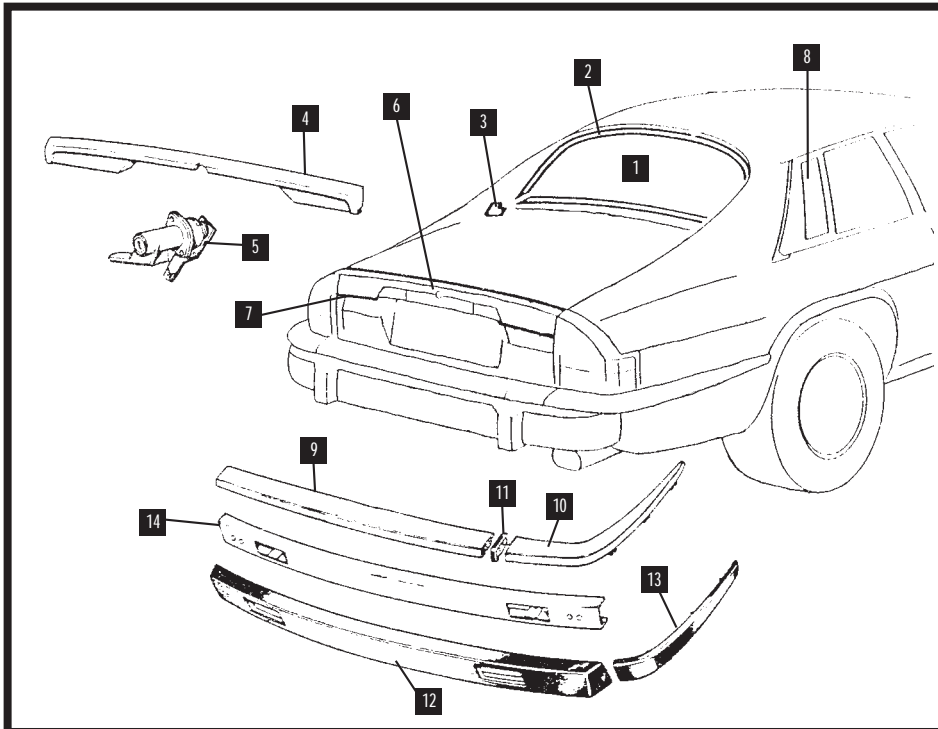

BODY FITTINGS XJS MODELS

REAR BUMPER CENTRE FINISHER Item 9

MODEL	PART No	QTY PER VEHICLE
ALL PRE HE MODELS	BD46714	1
ALL OTHER MODELS	BCC3434	1

REAR BUMPER 1/4 FINISHERS Item 10

MODEL	PART No	QTY PER VEHICLE
ALL PRE HE MODELS	BD46685 RH BD46686 LH	1 1
ALL OTHER MODELS	BEC4134 RH BEC4135 LH	1 1

REAR BUMPER FINISHER JOINT Item 11

MODEL	PART No	QTY PER VEHICLE
ALL MODELS (Except XJS Pre HE)	BAC3479	2

REAR BUMPER BEAM COVER Item 12

MODEL	PART No	QTY PER VEHICLE
ALL PRE HE MODELS	BD48264	1
ALL OTHER MODELS	BAC1337	1

REAR BUMPER SIDE COVERS Item 13

MODEL	PART No	QTY PER VEHICLE
ALL MODELS (Except XJS Pre HE)	BAC2928 RH BAC2929 LH	1 1

REAR BUMPER BEAM Item 14

MODEL	PART No	QTY PER VEHICLE
ALL PRE HE MODELS	BD48258	1
ALL OTHER MODELS	BAC1338	1

REAR SCREEN Item 1

MODEL	PART No	QTY PER VEHICLE
FHC	BD44391	1
CABRIOLET	BAC7426	1
CONVERTIBLE	BBC8243	1

BOOT LOCK Item 5

MODEL	PART No	QTY PER VEHICLE
ALL MODELS UPTO 1987	BD44162	1
ALL MODELS 1987 ON	BDC9038	1

REAR SCREEN CHROMES Item 2

MODEL	PART No	QTY PER VEHICLE
FHC	BD44394 (Upper) BD44385 (Lower)	1 1
CABRIOLET (Hardtop)	BAC6104 RH BAC6105 LH	1 1

UPPER BOOT FINISHER Item 6

MODEL	PART No	QTY PER VEHICLE
ALL MODELS	BD45640	1

UPPER BOOT FINISHER Item 7

MODEL	PART No	QTY PER VEHICLE
ALL MODELS	BD45919 RH BD45920 LH	1 1

REAR SCREEN CHROME CLIPS Item 3

MODEL	PART No	QTY PER VEHICLE
FHC	BD47931	2
CABRIOLET (Hardtop)	BBC1327	2

AIR EXTRACTORS Item 8

MODEL	PART No	QTY PER VEHICLE
FHC	BDC7186 (Extractor) BDC7187 (Extractor) BDC3562 (Panel) BDC3563 (Panel)	1 1 1 1
ALL MODELS (Boot)	BCC8509	2
CONVERTIBLE (B Post)	BBC7743	2

NUMBER PLATE LAMP HOUSING Item 4

MODEL	PART No	QTY PER VEHICLE
ALL MODELS	BD44315	1