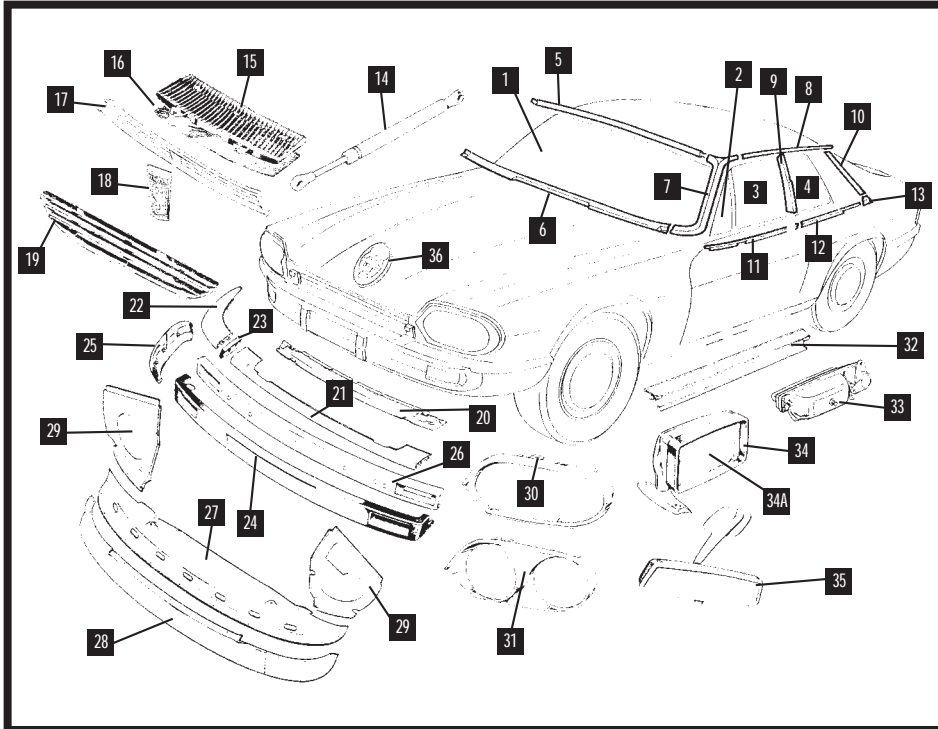

BODY FITTINGS XJS MODELS

WINDSCREEN		Item 1
MODEL	PART No	QTY PER VEHICLE
FHC & CABRIOLET	BD44231 (Clear) BD44232 (Tinted)	1 1
CONVERTIBLE	BBC6907 (Clear) BBC6908 (Tinted)	1 1

FRONT 1/4 LIGHT GLASS		Item 2
MODEL	PART No	QTY PER VEHICLE
FHC & CABRIOLET	BD44093/1 RH (Tinted) BD44094/1 LH (Tinted)	1 1