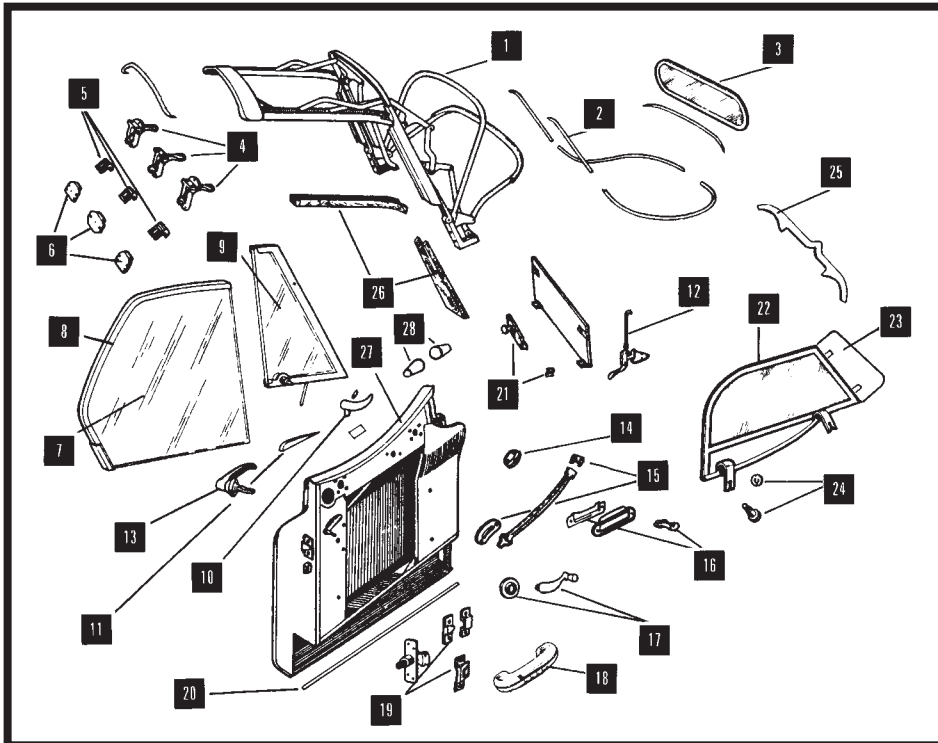

BODY FITTINGS XK MODELS

DOOR GLASS		Item 7
MODEL	PART No	QTY PER VEHICLE
XK 120 FHC	BD10227/120	2
XK 120/140 DHC	BD6758	2
XK140 FHC	BD10227	2
XK 150 FHC	1710XK	2
XK 150 DHC	BD13542	2
XK 150 ROADSTER	BD15062/3	2

DOOR CHROMES		Item 8
MODEL	PART No	QTY PER VEHICLE
XK 120/140 DHC	BD6786	2
XK 150 DHC	BD13542/C	2
XK 150 ROADSTER	BD15417	2

FRONT 1/4 LIGHT GLASS		Item 9
MODEL	PART No	QTY PER VEHICLE
XK 120/140 DHC	BD6759	2
XK120 FHC	BD5064	2
XK150 FHC	BD12562/3	2
XK150 DHC	2460XK	2

HOOD FRAME		Item 1
MODEL	PART No	QTY PER VEHICLE
LATE XK 120 & 140 ROADSTER	9892XK	1
XK 150 DHC	9861XK	1
XK 150 ROADSTER	9860XK	1

HOOD CLAMPS		Item 4
MODEL	PART No	QTY PER VEHICLE
XK 120/140 ROADSTER	2131XK (Centre)	1
	2130XK (Side)	2
	2190XK (Right)	1
XK 120/140 DHC	2191XK (Left)	1
	2192XK (Centre)	1
XK 150 DHC EARLY	2193XK	2
XK 150 DHC LATE	2194XK	2
XK 150 ROADSTER	2132XK	1PR

1/4 LIGHT CATCH		Item 10
MODEL	PART No	QTY PER VEHICLE
ALL DHC & FHC	1501XK RH	1
	1500XK LH	1
	2450XK (Thrust Pad)	2

HOOD FINISHERS		Item 2
MODEL	PART No	QTY PER VEHICLE
XK 120/140 * DHC	9856XK	1 SET

HOOKS FOR CLAMPS		Item 5
MODEL	PART No	QTY PER VEHICLE
XK 120/140 ROADSTER	1000XK (Centre)	1
	1100XK (Side)	2
XK 120/140 DHC	1101XK	3
XK 150 DHC	1101XK	2

FINGER PULL		Item 11
MODEL	PART No	QTY PER VEHICLE
XK 120/140 DHC & FHC	2290XK	2

REAR SCREEN/CHROMES		Item 3
MODEL	PART No	QTY PER VEHICLE
XK 120/140 ROADSTER	1570XK (Incl Chrome)	1
XK 140 FHC	BD9760 (Chrome)	1
XK 150 FHC	BD12616 (Chrome)	1

SERRATED PLATE		Item 6
MODEL	PART No	QTY PER VEHICLE
XK 120/140 DHC	2201XK (Centre)	1
	2200XK (Side)	2
XK 150 DHC	2202XK	2

HOOD HOLD DOWN		Item 12
MODEL	PART No	QTY PER VEHICLE
XK120 DHC	2170XK	2
XK140/150 DHC	2181XK LH	1
	2180XK RH	1
XK 150 ROADSTER	BD15309	2

* These items require final shaping & chroming