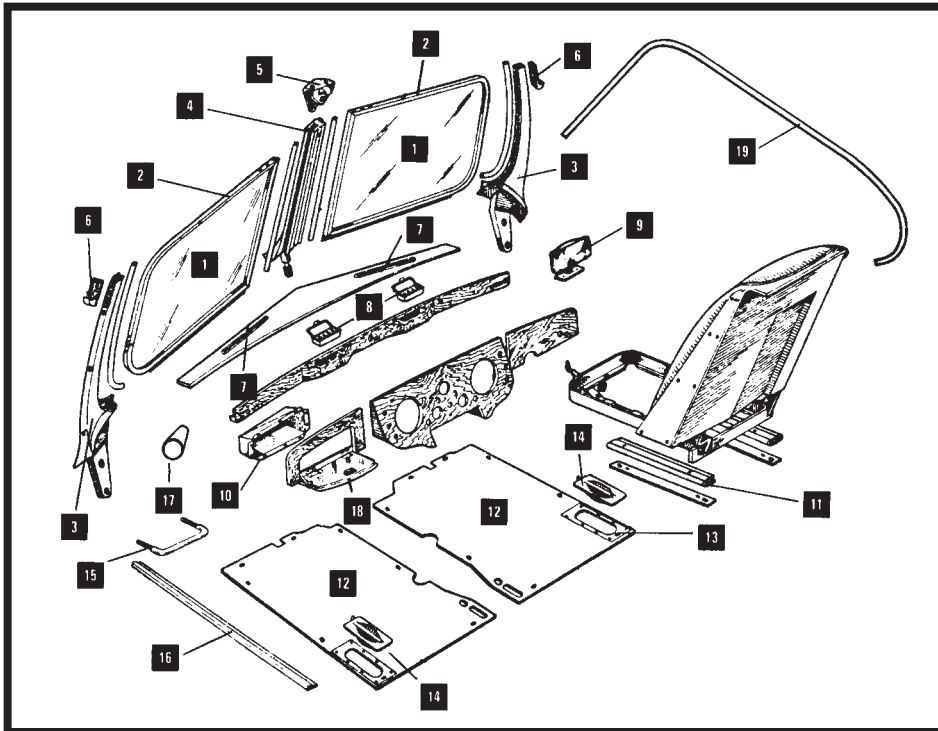

BODY FITTINGS XK MODELS

FRONT SCREEN Item 1		
MODEL	PART No	QTY PER VEHICLE
XK 120/140 ROADSTER	XKWS5 LH XKWS5 RH	1 1
XK 120/140 FHC & DHC	XKWS6 LH XKWS6 RH	1 1
XK 150	1451 XK (Clear) 1452 XK (Tint)	1 1

SCREEN CHROMES Item 2		
MODEL	PART No	QTY PER VEHICLE
XK 120/140 ROADSTER	BD3017 LH BD3018 RH	1 1
XK 120/140 DHC & FHC	1602XK	1PR
XK 150 DHC & FHC	1550XK (Top) 1551XK (Bottom)	1 1
XK 150 ROADSTER	BD14018 (Top) 1551XK (Bottom)	1 1

SIDE CHROMES Item 3		
MODEL	PART No	QTY PER VEHICLE
XK 120/140 ROADSTER	1010XK	1PR
XK 150 DHC & FHC	1680XK	1PR
XK 150 ROADSTER	BD13785/6	1PR

CENTRE CHROME Item 4		
MODEL	PART No	QTY PER VEHICLE
XK 120/140 ROADSTER	1630XK	1
XK 120/140 FHC/DHC	1623XK	1

CENTRE HOOK Item 5		
MODEL	PART No	QTY PER VEHICLE
XK 120/140 ROADSTER	1000XK	1
XK 120/140/150 DHC	1101XK	1

SIDE HOOK Item 6		
MODEL	PART No	QTY PER VEHICLE
XK 120/140 ROADSTER	1100XK	2
XK 120/140/150 DHC	1101XK	2

DASH VENT CHROME Item 7		
MODEL	PART No	QTY PER VEHICLE
XK 120/140 & EARLY XK 150	2150XK	2

ASHTRAY Item 8		
MODEL	PART No	QTY PER VEHICLE
XK 120 DHC & FHC	BD9151	1
XK 140 DHC & FHC	BD9151	2
XK 150 LATE	BD16633	1

INTERIOR MIRROR Item 9		
MODEL	PART No	QTY PER VEHICLE
XK 120 ROADSTER	2010XK	1
XK 120 DHC/FHC	2020XK	1
XK 140	2030XK	1
XK 150 EARLY	2390XK (Two Point Fixing)	1
XK 150 LATE	2280XK (Dipping)	1

GLOVE BOX Item 10		
MODEL	PART No	QTY PER VEHICLE
XK 150	BD13467 BD13510	1PR

SEAT RUNNERS Item 11		
MODEL	PART No	QTY PER VEHICLE
ALL MODELS	2440XK	2PR

FLOOR BOARDS Item 12		
MODEL	PART No	QTY PER VEHICLE
ALL MODELS	Made to order. Template preferred due to Individuality of cars	

JACK FLOOR PLATES Item 13		
MODEL	PART No	QTY PER VEHICLE
ALL MODELS	4690XK	2

JACK HOLE COVERS Item 14		
MODEL	PART No	QTY PER VEHICLE
ALL MODELS	9610XK	2