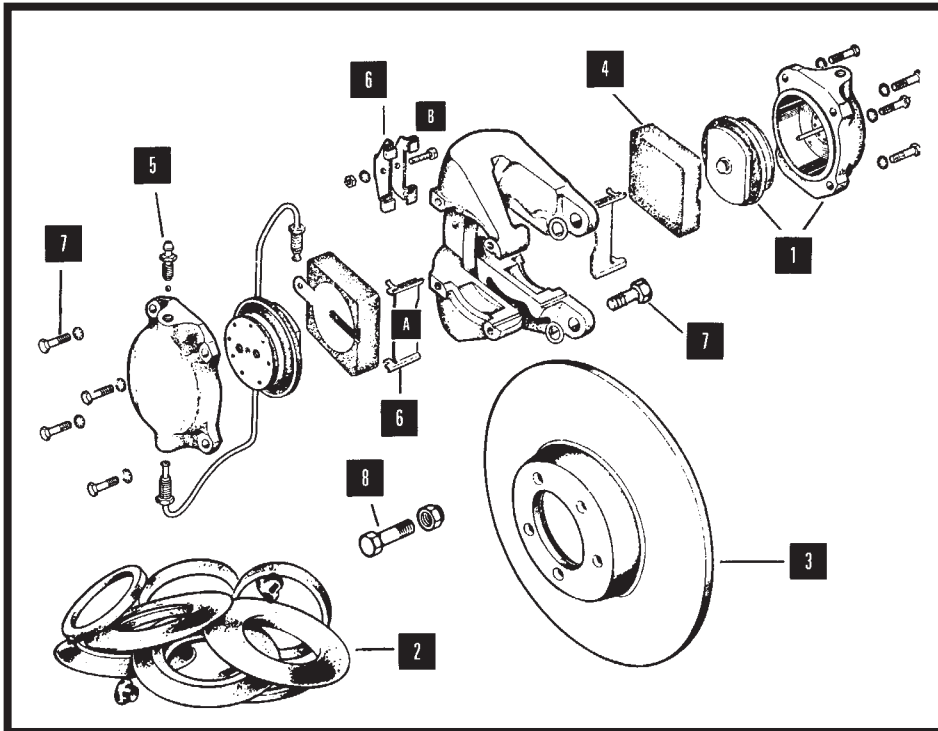

FRONT BRAKES

BLEED NIPPLES		Item 5
MODEL	PART No	QTY PER VEHICLE
XK 120/140	C3908	2
XK 150 & SER I 'E' TYPE	11375	2
SER II & V12 'E' TYPE	601959	2
XJ S2 LATER/ S3, XJS PRE HE, XJS HE & XJS 3.6	RTC1115	2

BRAKE PAD RETAINERS		Item 6
MODEL	PART No	QTY PER VEHICLE
XK 120/140	3640XK (Spring)	4
LATE XK 150 & SER I 'E' TYPE	7718 A 7719 B	4 2
SER II 'E' TYPE	11368 Pin 11369 Clip 605604 Spring	4 4 4
V12 'E' TYPE	12798 Pin 11369 Clip 605604 Spring	4 4 4
XJ S2 LATER/ S3, XJS PRE HE, XJS HE & XJS 3.6	12798 Pin 11369 Clip RTC1702 Spring	4 4 4

CYLINDERS/PISTONS		Item 1
MODEL	PART No	QTY PER VEHICLE
XK 120 EARLY	3030XK	4
XK 120/140	3040XK	4
XK 150 & SER I 'E' TYPE	8777	4
SER II 'E' TYPE	12274 10031	4 2
V12 'E' TYPE, XJ S1 & EARLY S2	11365 605600	4 2
XJ S2 LATER/ S3, XJS PRE HE, XJS HE & XJS 3.6	RTC1119	8

DISCS/DRUMS		Item 3
MODEL	PART No	QTY PER VEHICLE
XK 120/150 (W/WHEEL)	3470XK	2
XK 150	3420XK	2
3.8 'E' TYPE	C23484	2
4.2 SER I 'E' TYPE	C23484	2
4.2 SER II 'E' TYPE	C27024	2
V12 'E' TYPE	CAC 2647	2
XJ S1	JLM1979	2
XJ S2, S3 XJS PRE HE, XJS HE & XJS 3.6	CAC2647	2

CALIPER MOUNTING BOLTS		Item 7
MODEL	PART No	QTY PER VEHICLE
SER I 'E' TYPE	7720 Piston C13547/1 Caliper	16 4
SER II 'E' TYPE	C26932	4
V12 'E' TYPE	C31995 C32032	2 2
XJ S1/2 EARLY	C26932 C30744	2 2
XJ S2 LATER/ S3, XJS PRE HE, XJS HE & XJS 3.6	C41304 C41305	2

SEAL KITS		Item 2
MODEL	PART No	QTY PER VEHICLE
XK 120/140	3070XK	4
XK 150	3100XK	1
3.8 & 4.2 SER I 'E' TYPE	SP2556	1
4.2 SER II 'E' TYPE	SP2517/5	1
V12 'E' TYPE, XJ S1 & EARLY S2	11371	1
XJ S2 LATER/ S3, XJS PRE HE, XJS HE & XJS 3.6	RTC1116	1

SHOES/PADS		Item 4
MODEL	PART No	QTY PER VEHICLE
XK 120 EARLY	3560XK	1 SET
XK 120/140	3190XK	1 SET
XK 150 ROUND	3320XK	1 SET
XK 150 SQUARE	GBP254	1 SET
SER I 'E' TYPE	GBP254	1 SET
SER II 'E' TYPE	GBP208	1 SET
V12 'E' TYPE	GBP208	1 SET
XJ S1 & S2 EARLY	GBP208	1 SET
XJ S2 LATER/ S3, XJS PRE HE, XJS HE & XJS 3.6	GBP278	1 SET

DISC TO HUB BOLT		Item 8
MODEL	PART No	QTY PER VEHICLE
XK 120/140 WIRE WHEELS	4340XK	10
XK 150	C13365	10
6 CYL 'E' TYPE	C13546 Bolt XKN30 Nut	10 10
V12 'E' TYPE STEEL WHEEL	C13546	10 10
V12 'E' TYPE WIRE WHEEL	C32533 Bolt XKN30 Nut	10 10
ALL XJ, XJS	C32533	10