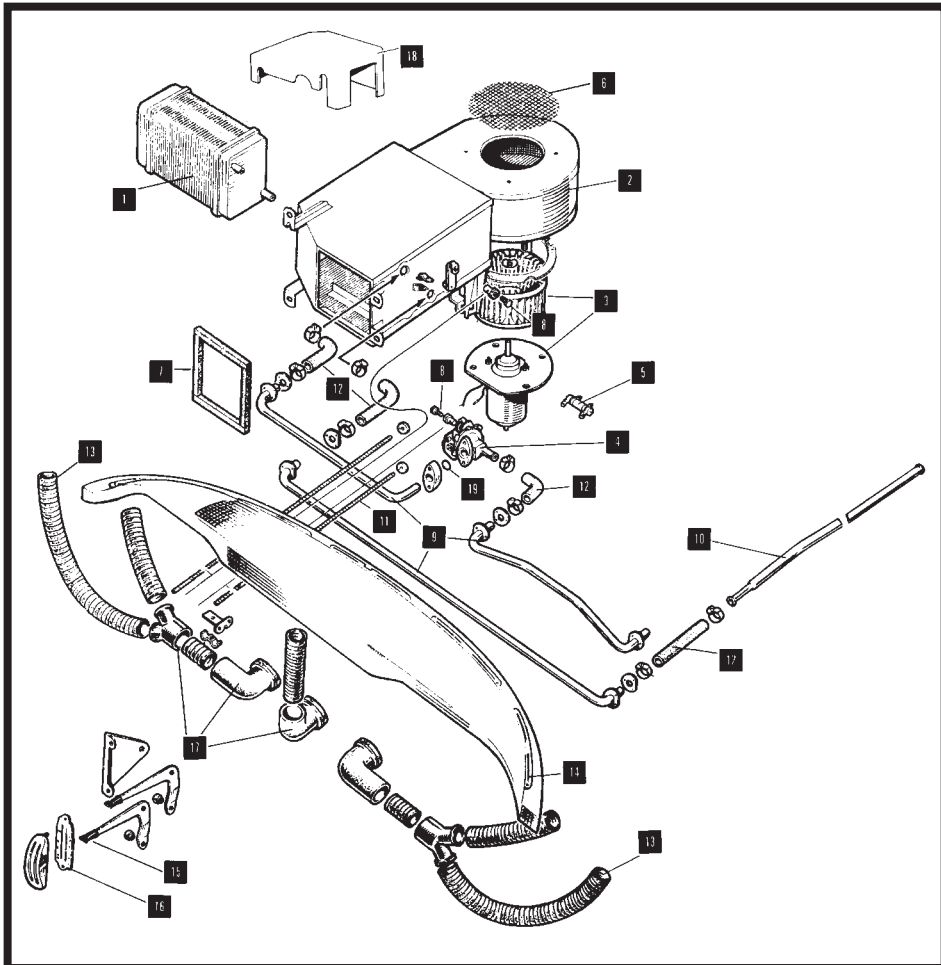

HEATING

INTAKE MESH Item 6

MODEL	PART No	QTY PER VEHICLE
ALL 'E' TYPE	C17280	1

BULKHEAD SEAL Item 7

MODEL	PART No	QTY PER VEHICLE
ALL 'E' TYPE	C17308	1

HEATER CABLE TRUNION Item 8

MODEL	PART No	QTY PER VEHICLE
ALL 'E' TYPE	C10352 (Male) C10351 (Female)	1 1

BULKHEAD PIPES Item 9

MODEL	PART No	QTY PER VEHICLE
ALL 6 CYL 'E' TYPE	XKE32	1 SET

RETURN PIPE Item 10

MODEL	PART No	QTY PER VEHICLE
LATE XK 150 & 6 CYL 'E' TYPE	C24311	1
XJ S2 2.8	C30374	1
XJ S2 (NOT 2.8) & S3	C42182	1