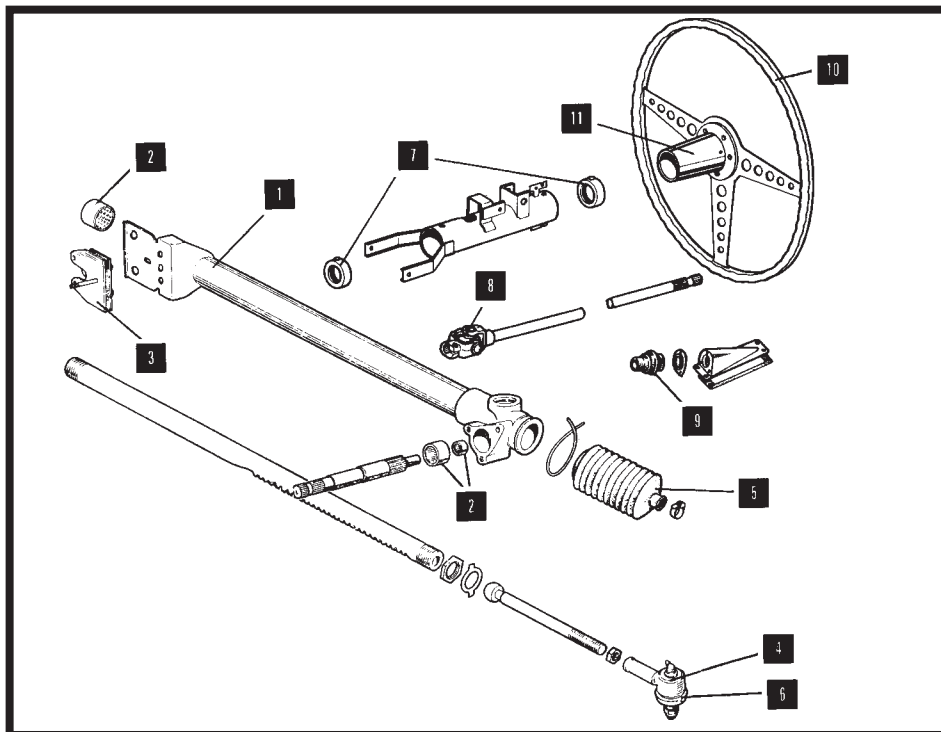

STEERING

STEERING RACK		Item 1
MODEL	PART No	QTY PER VEHICLE
XK140/150*	C8469RHD C8470LHD	1 1
6 CYL 'E' TYPE NON PAS†	C24530RHD C24531LHD	1 1
V12 'E' TYPE†	C39264RHD C39265LHD	1 1

* Exchange only. † Exchange or outright purchase.
All XJ/XJS Steering Racks are available on a new or recon/exchange basis. (Chassis No. required.)

REPAIR KITS		Item 2
MODEL	PART No	QTY PER VEHICLE
XK 120	4540XK (St Box Seal)	1
	4590XK (Idler Seal)	1
	4651XK (Tie Rod Bush)	1
XK 140/150	C7103	1
	C10628	2
	C7566	2
6 CYL 'E' NON PAS	C15203	1
	C15204	1
	C15210	1
V12 'E' TYPE	JS727 (Seal Kit)	1

All XJ/XJS Steering Rack Repair Kits are available.
(Chassis No. required.)

RACK MOUNTINGS		Item 3
MODEL	PART No	QTY PER VEHICLE
XK 140/150	4200XK	2
6 CYL 'E' TYPE	C20087	2
V12 'E' TYPE	C34172	2
ALL XJ/XJS	CAC1634 Bush C29406 Washer	3 6
	CAC1634 Kit	1

TRACK ROD ENDS		Item 4	
MODEL	PART No	QTY PER VEHICLE	
XK 120 SCREW	4180XK LH 4181XK RH	2 2	
	XK 120 FIXED	4620XK	2
XK 140/150	4190XK	2	
ALL 'E' TYPE	C33424	2	
XJ S1/S2/ S3 EARLY XJS PRE HE, XJS HE EARLY & XJS 3.6 EARLY	GSI206	2	
XJ S3 LATE XJS HE LATE & XJS 3.6 LATE	JLM1098	2	

RACK GAITER		Item 5
MODEL	PART No	QTY PER VEHICLE
XK 140/150 & 6 CYL 'E' TYPE	EAW2254	2
V12 'E' TYPE	C33417	2
XJ S1/S2 XJS PRE HE	C33417	2
XJ S3 XJS HE, & XJS 3.6	JLM347	2

TRACK ROD END GAITER		Item 6
MODEL	PART No	QTY PER VEHICLE
ALL MODELS	EAW2270	A/R

COLUMN BUSH		Item 7	
MODEL	PART No	QTY PER VEHICLE	
XK 140	C10367/8	1PR	
XK 150 & 3.8 'E' TYPE	C19131 C13855	1 1	
	4.2 'E' TYPE SER I	C23592 C23593	1 1
SER II & V12 'E' TYPE	XKE 128 Repair Kit	1	

STEERING COLUMN U.J.		Item 8	
MODEL	PART No	QTY PER VEHICLE	
XK 140	5426	2	
XK 150	5426 4220XK	1 1	
	XK 140 & 6 CYL 'E' TYPE	5426	2
V12 'E' TYPE	5426 C28600	1 1	
	ALL XJ/XJS	CAC3470	1

COLUMN GAITER		Item 9
MODEL	PART No	QTY PER VEHICLE
XK 120 EARLY	6570XK	1
XK 120 LATE	6571XK	1
XK 140	6370XK	1
ALL 'E' TYPE	C20488	1
ALL XJ/XJS	C42001	1

STEERING WHEEL		Item 10
MODEL	PART No	QTY PER VEHICLE
XK120	C3721	1
XK 140/150	2320XK	1
6 CYL 'E' TYPE	C20267	1
V12 'E' TYPE	C33104	1
XJ S1	C28765	1
XJ S2 EARLY	C38614	1
XJ S2 LATE & XJS PRE HE	C44645	1
XJ S3, XJS HE & XJS 3.6	CAC5885	1

* Not early 3.8 'E' Type

BOSS/SHROUD		Item 11
MODEL	PART No	QTY PER VEHICLE
ALL XK MODELS	2210XK Shroud	1
	2300XK Cap	1
	2301XK Cap	1
6 CYL 'E' TYPE	XKE50 Boss C40029 Shroud	1 1
V12 'E' TYPE	C40029 Shroud	1
XJ S1	C28763	1
XJ S2/S3, XJS PRE HE, XJS HE & XJS 3.6	C38523	1